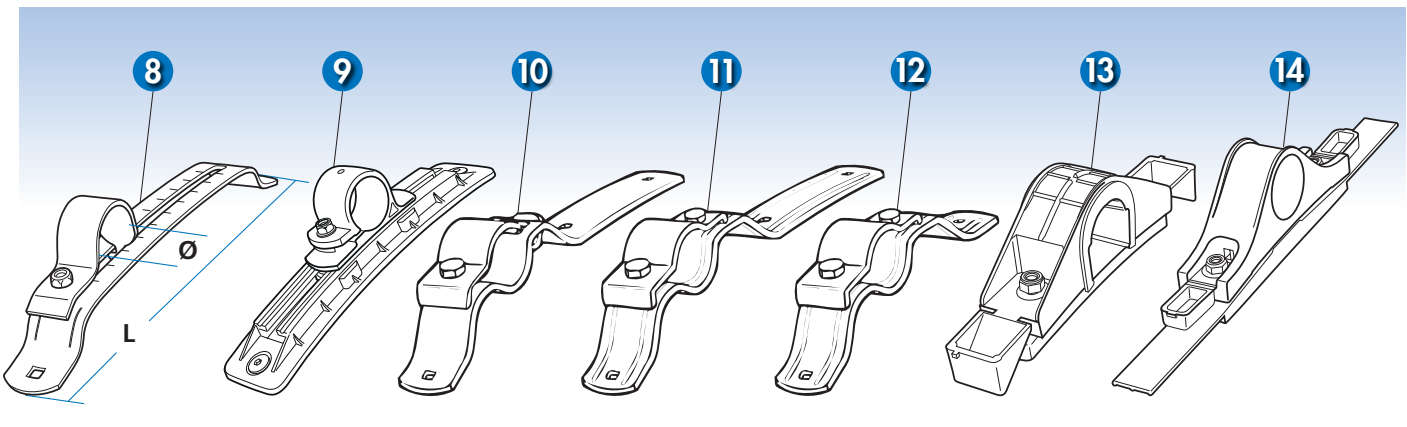

SPATSCHERMSTEUNEN

1	57-2405	Ø = 34 mm.	L = 648 mm.	10	57-2411	Ø = 38 - 40 mm.	L = 340 mm.
2	57-2404	Ø = 34 mm.	L = 680 mm.		57-2422	Ø = 40 - 42 mm.	L = 340 mm.
	57-2407	Ø = 42 mm.	L = 680 mm.	11	57-2415	Ø = 40 mm.	L = 340 mm.
3	57-2401	Ø = 42 mm.	L = 600 mm.		57-2420	Ø = 50 mm.	L = 340 mm.
4	57-2413	Ø = 42 mm.	L = 750 mm.	12	57-2416	Ø = 40 mm.	L = 220 mm.
5	57-2414	Ø = 42 mm.	L = 810 mm.		57-2421	Ø = 50 mm.	L = 220 mm.
6	57-2403	Ø = 42 mm.	L = 750 mm.	13	57-2430	Ø = 34 mm.	L = 150 mm.
7	57-2410	Ø = 34 mm.	L = 400 mm.		57-2431	Ø = 38 mm.	L = 150 mm.
8	57-2417	Ø = 42 mm.	L = 340 mm.		57-2432	Ø = 40 mm.	L = 150 mm.
	57-2423	Ø = 48 mm.	L = 340 mm.		57-2433	Ø = 50 mm.	L = 160 mm.
9	57-2419	Ø = 42 mm.	L = 292 mm.		57-2434	Ø = 42 mm.	L = 160 mm.
					57-2435	Ø = 48 mm.	L = 160 mm.
				14	57-F-2442	Ø = 42 mm.	L = 360 mm.