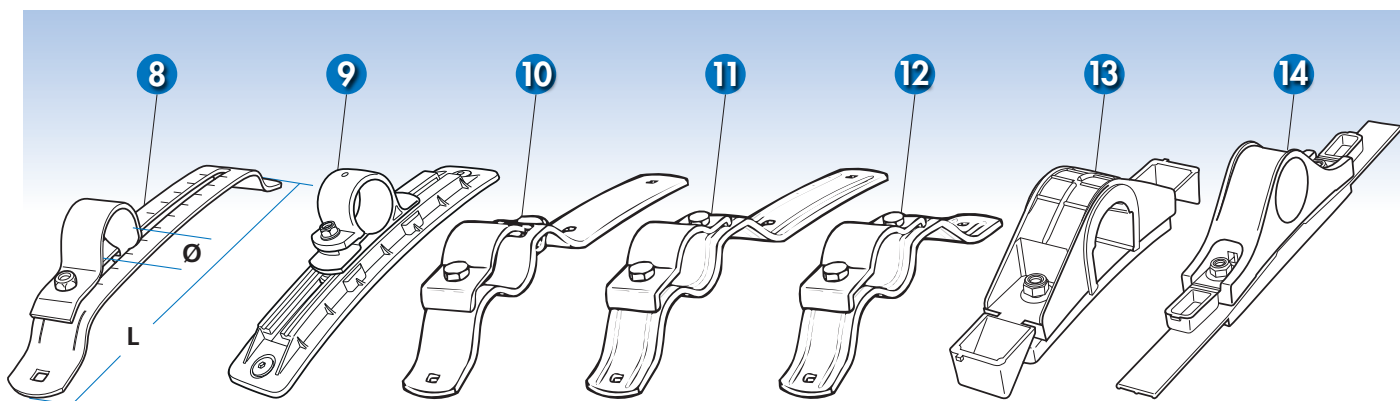

SPATSCHEMSTEUNEN

1	57-2405	Ø = 34 mm.	L = 648 mm.	10	57-2411	Ø = 38 mm.	L = 340 mm.
2	57-2404	Ø = 34 mm.	L = 680 mm.	11	57-2415	Ø = 40 mm.	L = 340 mm.
	57-2407	Ø = 42 mm.	L = 680 mm.		57-2420	Ø = 50 mm.	L = 340 mm.
3	57-2401	Ø = 42 mm.	L = 600 mm.	12	57-2416	Ø = 40 mm.	L = 220 mm.
4	57-2413	Ø = 42 mm.	L = 590 mm.		57-2421	Ø = 50 mm.	L = 220 mm.
5	57-2414	Ø = 42 mm.	L = 810 mm.	13	57-2430	Ø = 34 mm.	L = 150 mm.
6	57-2403	Ø = 42 mm.	L = 750 mm.		57-2431	Ø = 38 mm.	L = 150 mm.
7	57-2410	Ø = 34 mm.	L = 400 mm.		57-2432	Ø = 40 mm.	L = 150 mm.
8	57-2417	Ø = 42,4 mm.	L = 340 mm.		57-2433	Ø = 50 mm.	L = 160 mm.
	57-2423	Ø = 48,3 mm.	L = 340 mm.		57-2434	Ø = 42 mm.	L = 160 mm.
9	57-2419	Ø = 42 mm.	L = 292 mm.	14	57-F-2442	Ø = 41-42,9 mm.	L = 360 mm.